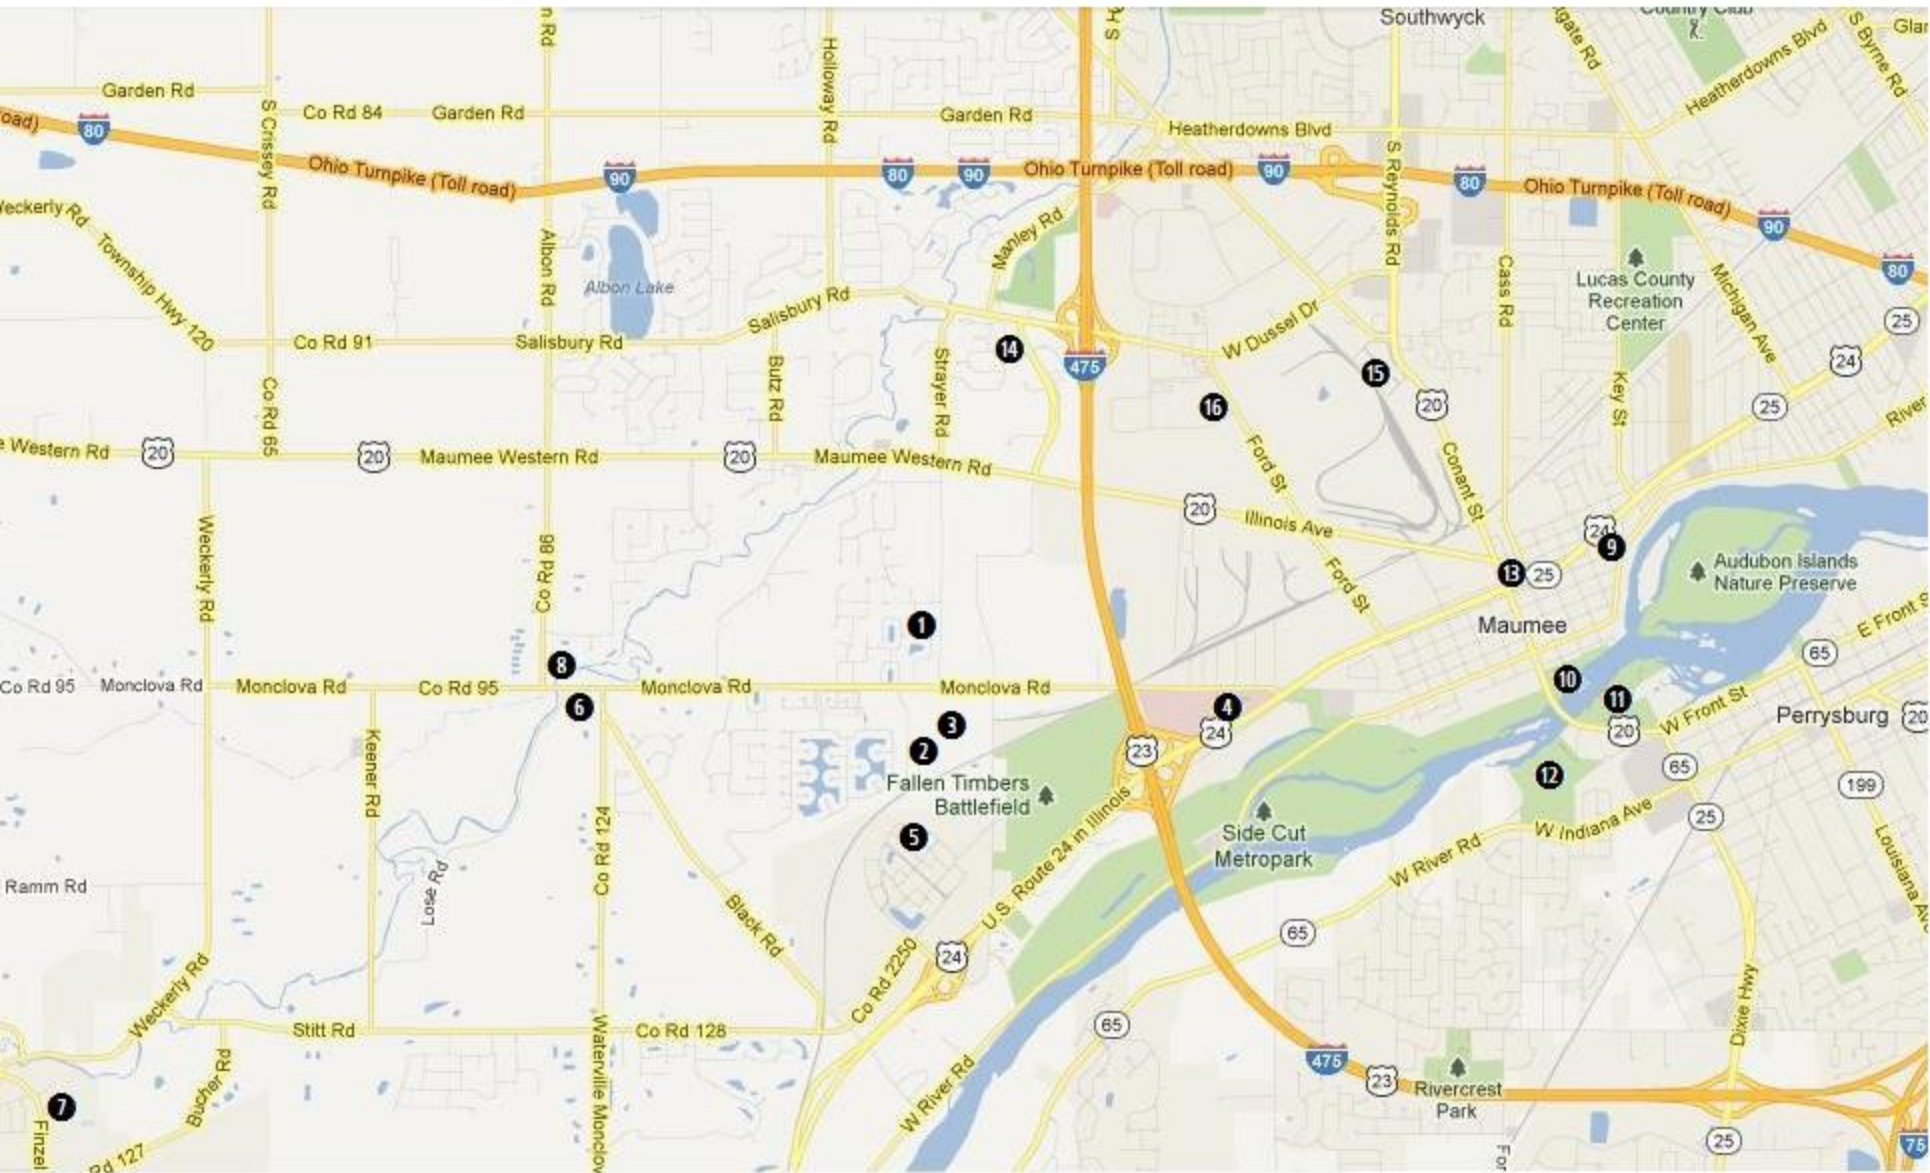

Crystal Ridge Community Attractions

- | | | | |
|--------------------------------|-------------------------------|------------------|-----------------------|
| 1 Crystal Ridge Villas | 5 The Shops at Fallen Timbers | 9 Maumee Library | 13 Rite Aid |
| 2 Lakeside Townhomes | 6 Monclova Elementary School | 10 Towpath Park | 14 Churchill's Market |
| 3 Wabash Cannonball Bike Trail | 7 Anthony Wayne High School | 11 Orleans Park | 15 Meijer |
| 4 St. Luke's Hospital | 8 Monclova Fire Department | 12 Ft. Meigs | 16 US Post Office |