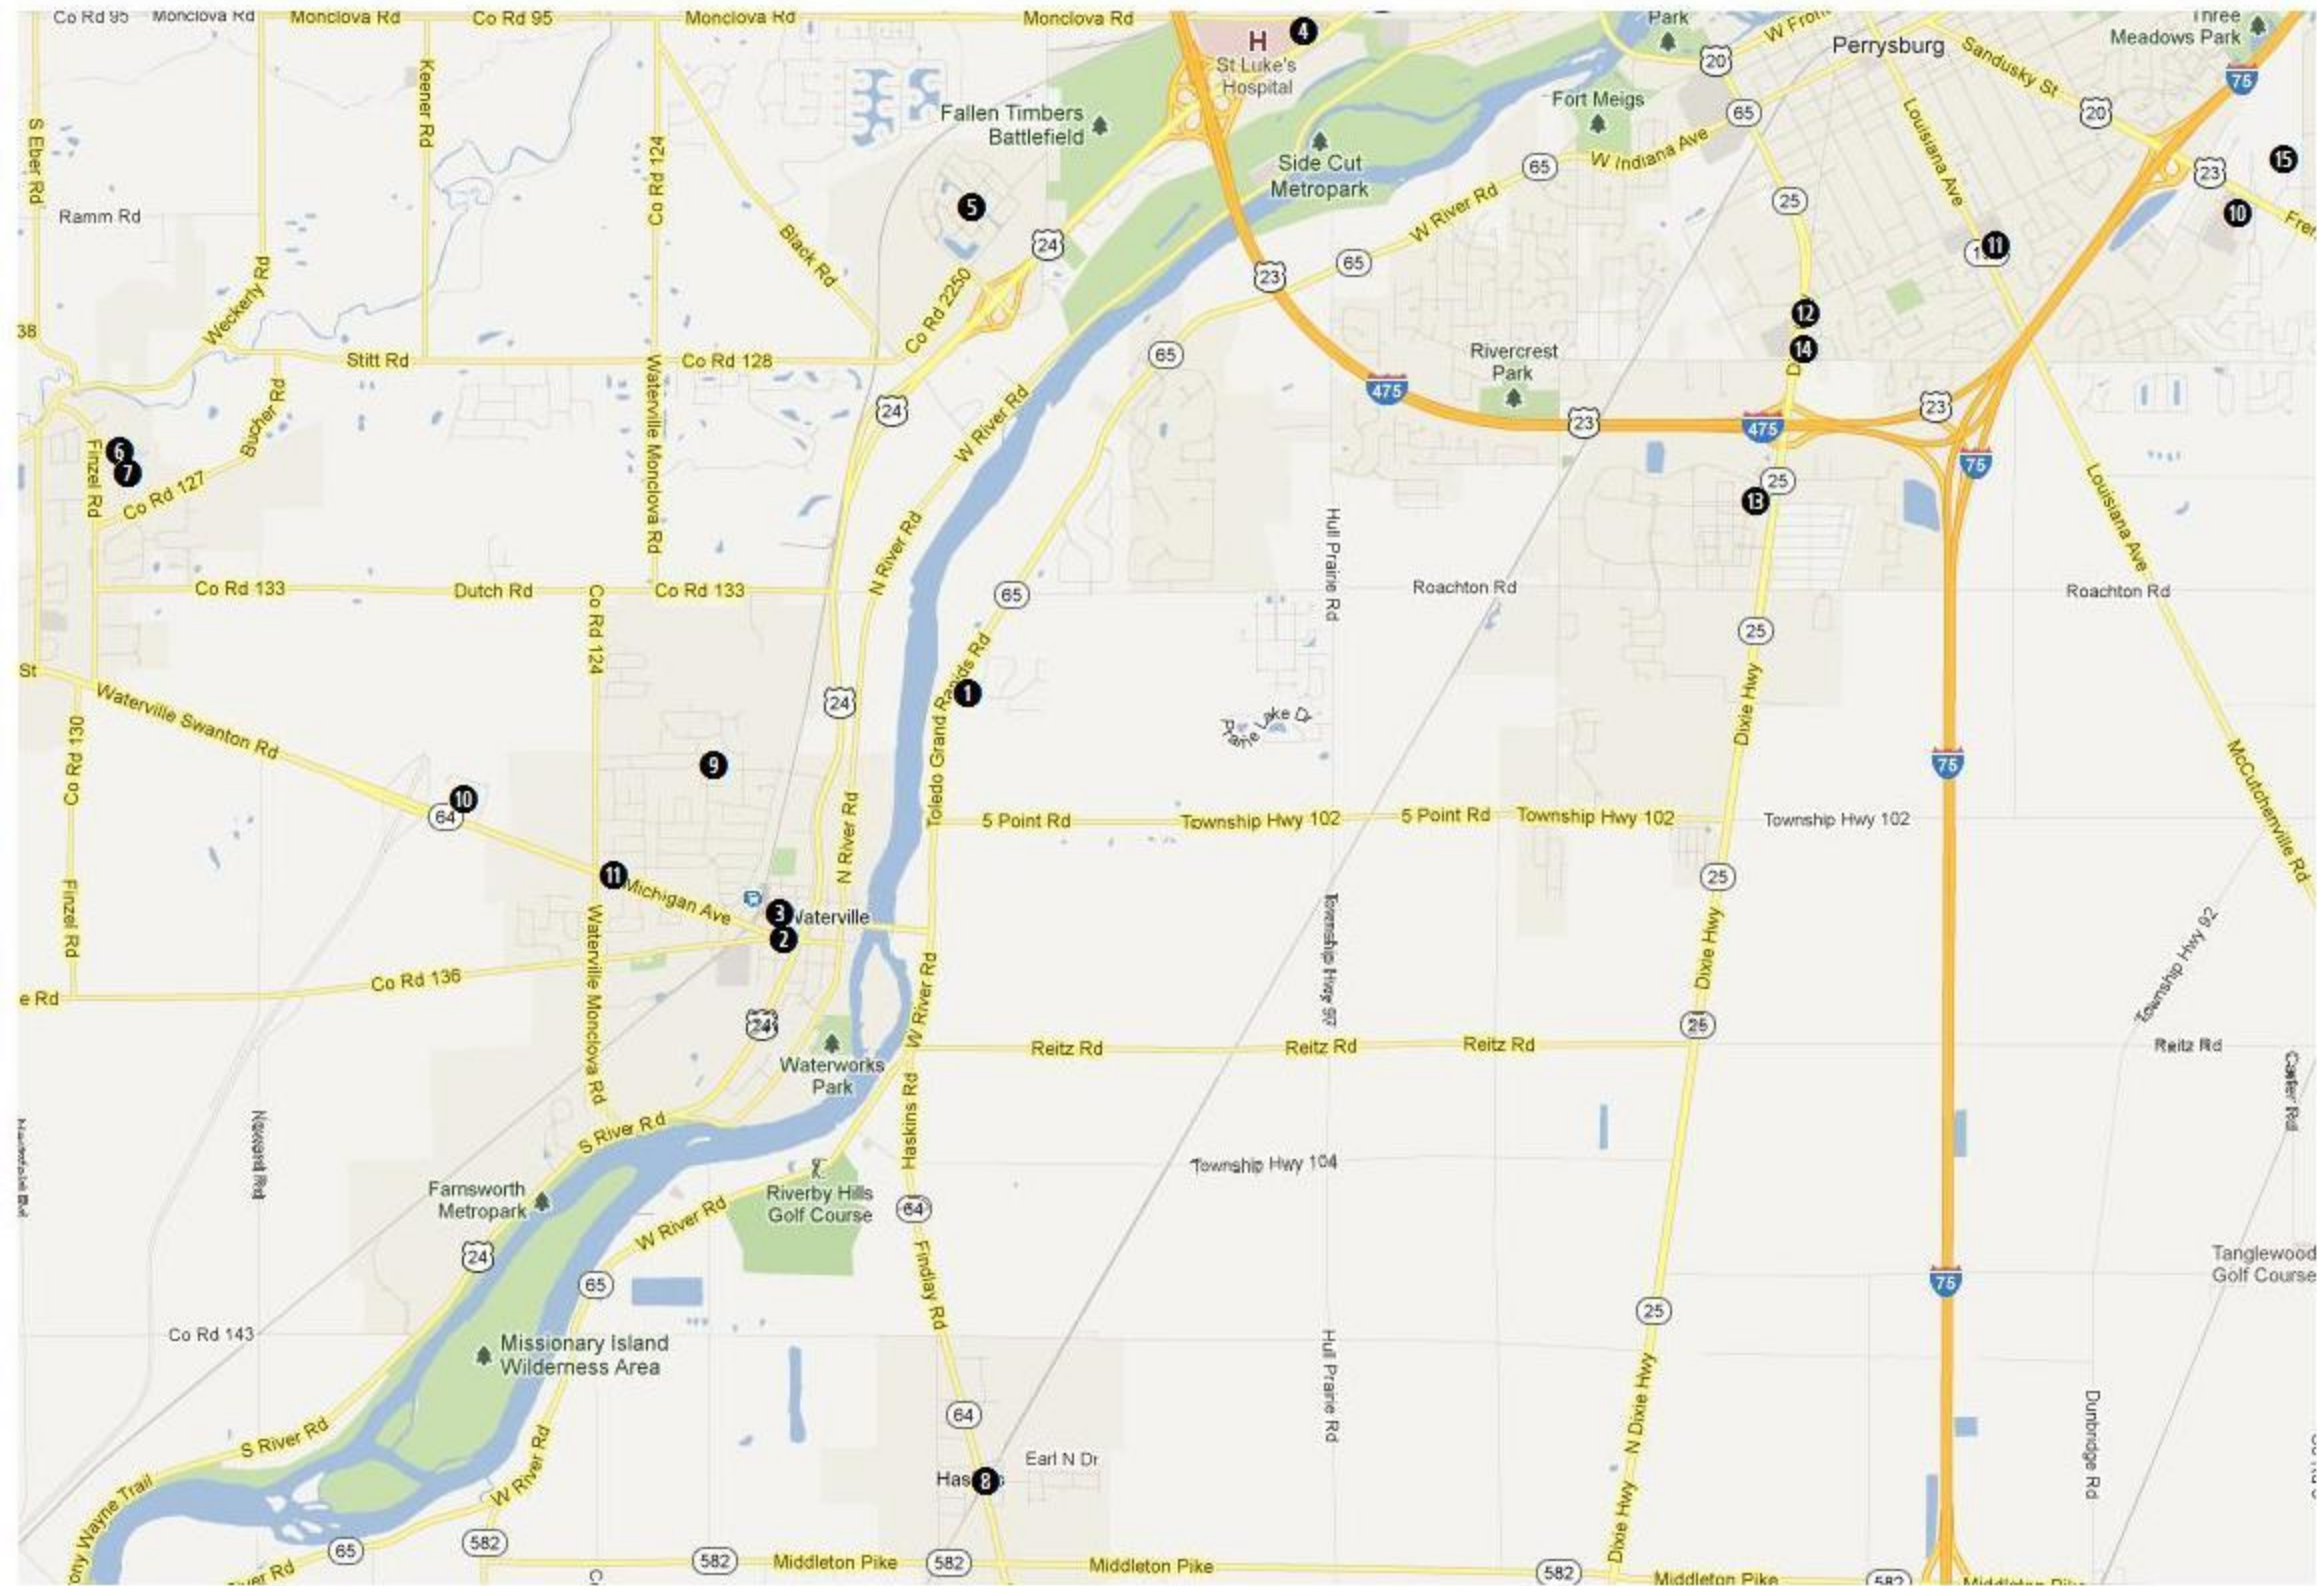

# Riverbend Community Attractions

- |                      |                               |                                  |                       |                         |
|----------------------|-------------------------------|----------------------------------|-----------------------|-------------------------|
| 1 Riverbend          | 4 St. Luke's Hospital         | 7 Fallen Timbers Middle School   | 10 Kroger             | 13 Levis Commons        |
| 2 US Post Office     | 5 The Shops at Fallen Timbers | 8 Middleton Twp. Fire Department | 11 Rite Aid           | 14 River Place Shopping |
| 3 Waterville Library | 6 Anthony Wayne High School   | 9 Waterville Primary School      | 12 Churchill's Market | 15 Walmart              |