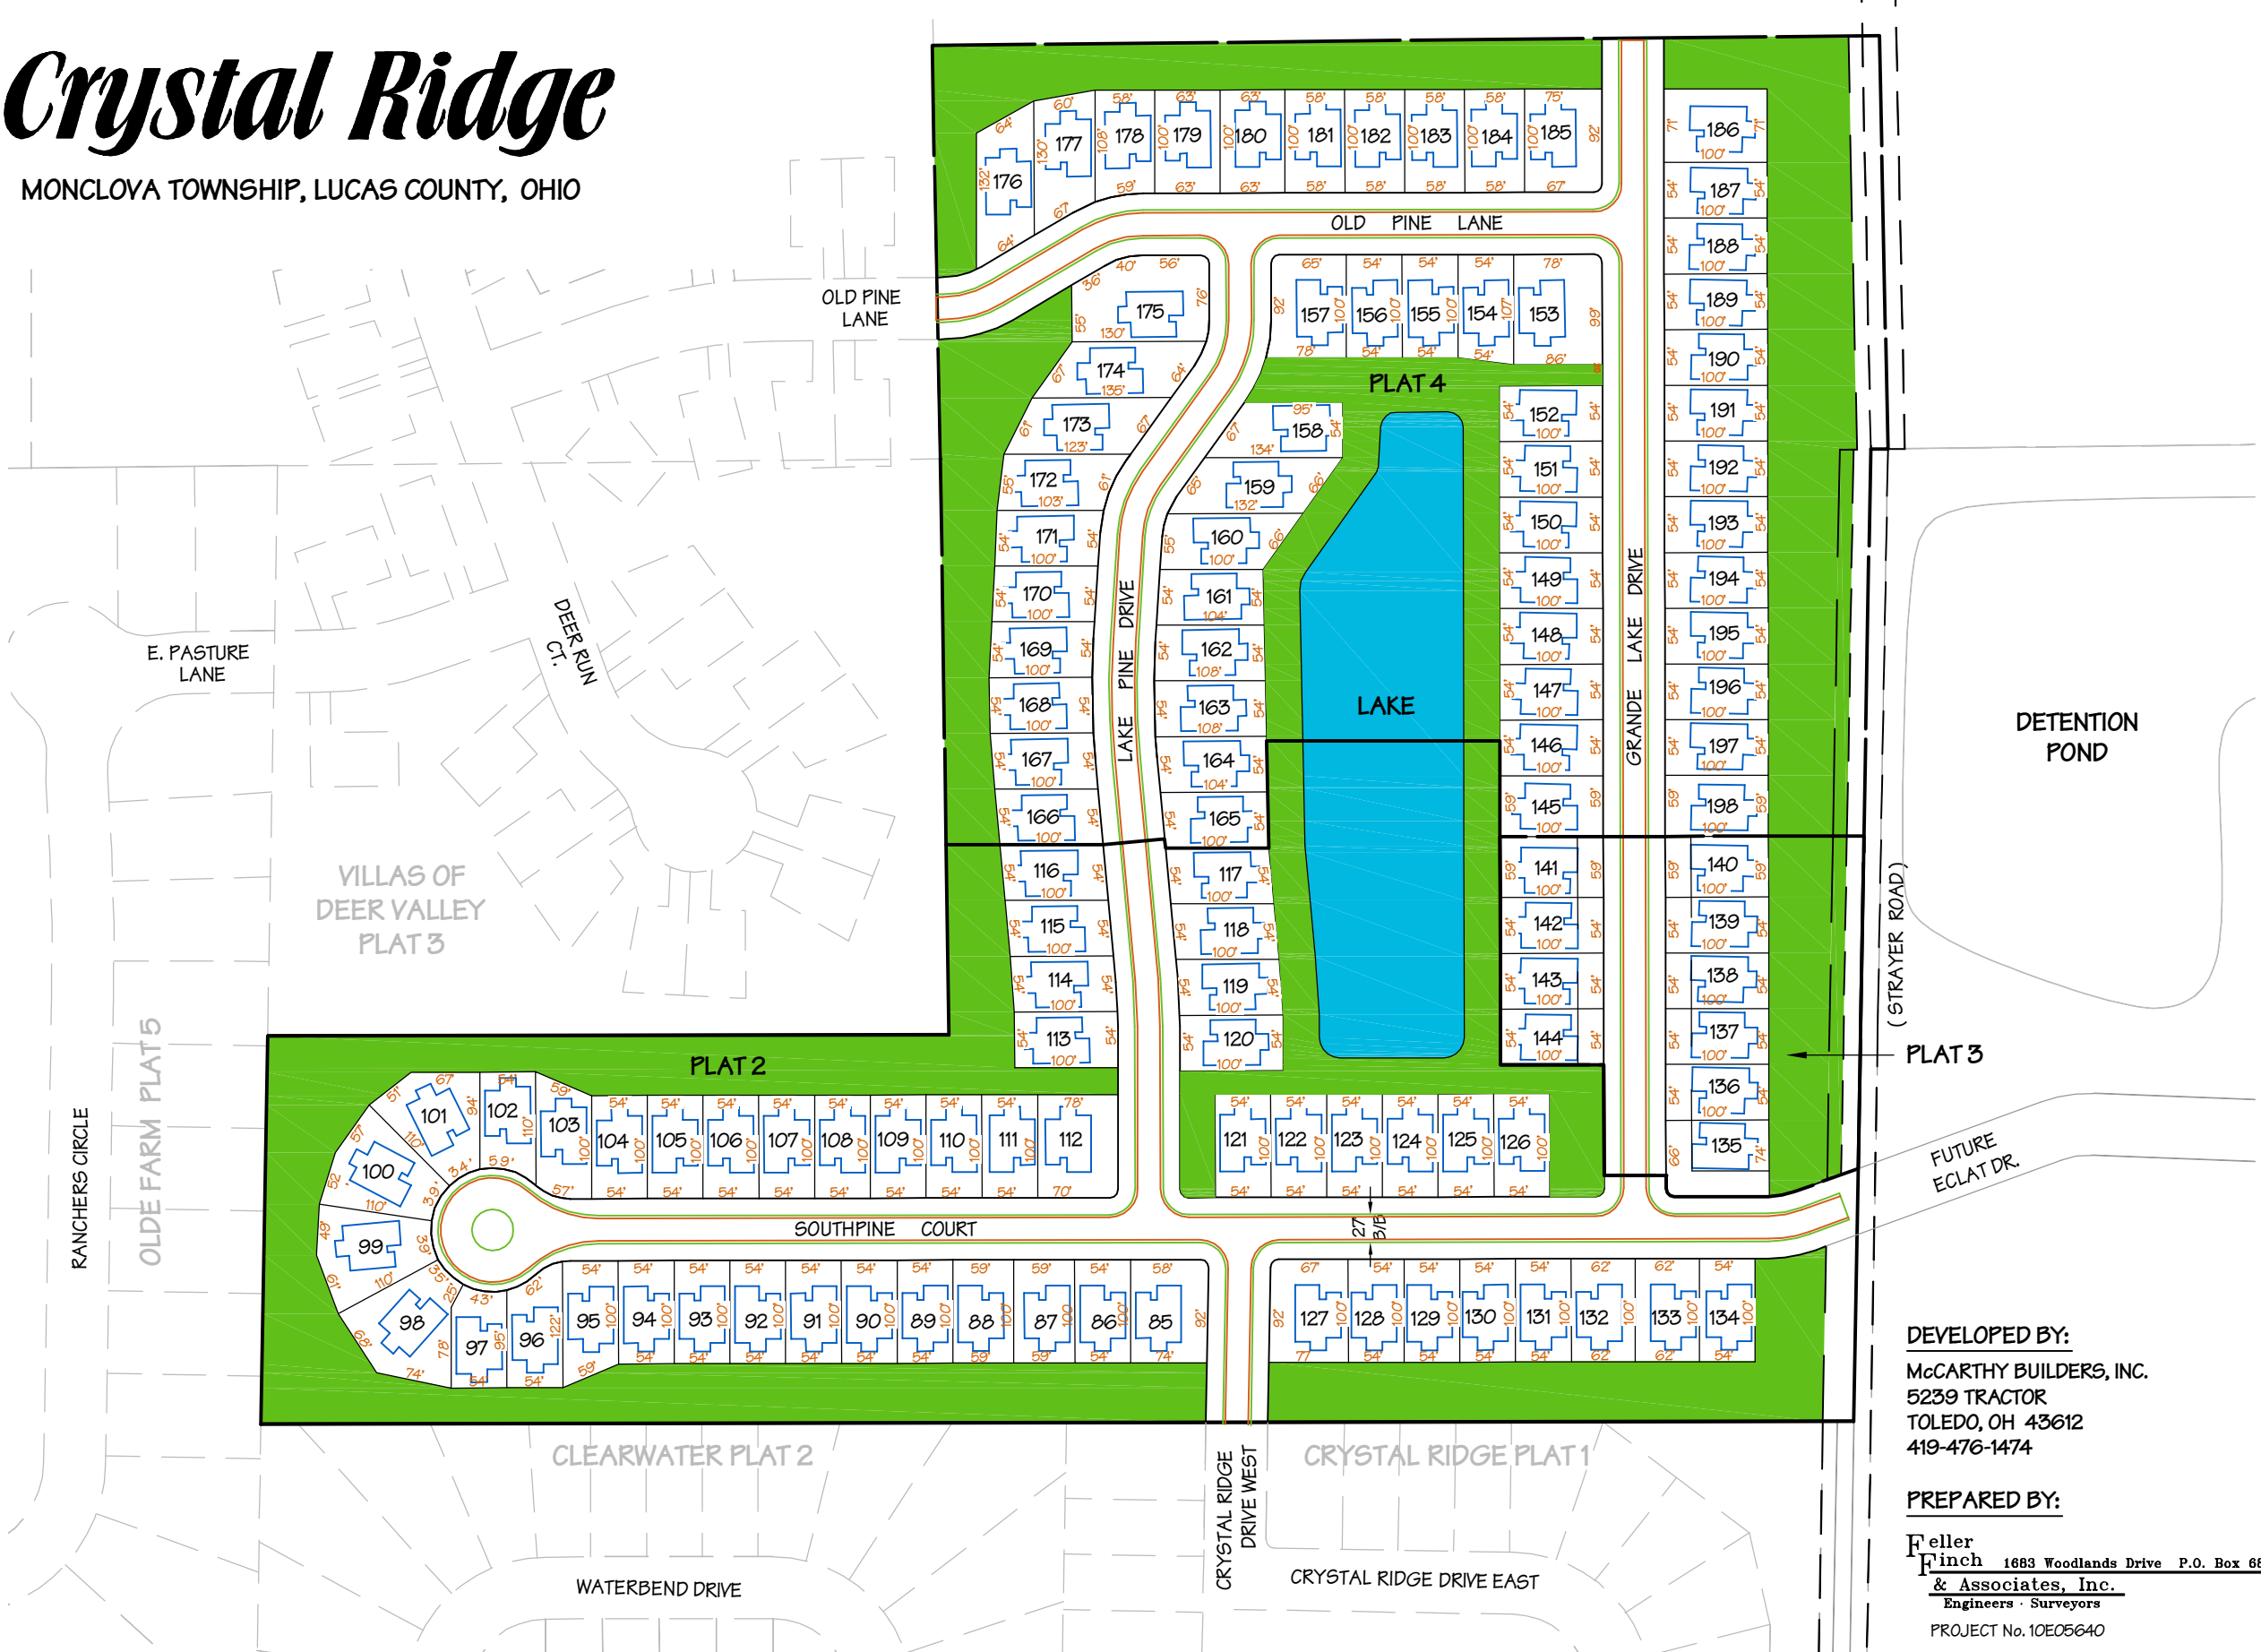

Crystal Ridge

MONCLOVA TOWNSHIP, LUCAS COUNTY, OHIO

DEVELOPED BY:
 MCCARTHY BUILDERS, INC.
 5239 TRACTOR
 TOLEDO, OH 43612
 419-476-1474

PREPARED BY:
 Feller
 Finch & Associates, Inc.
 Engineers - Surveyors
 1683 Woodlands Drive P.O. Box 68 Maumee, Ohio 43537-0068
 Phone: (419)893-3680
 Fax: (419)893-2982
 PROJECT No. 10E05640
 DATE: APRIL 11, 2008